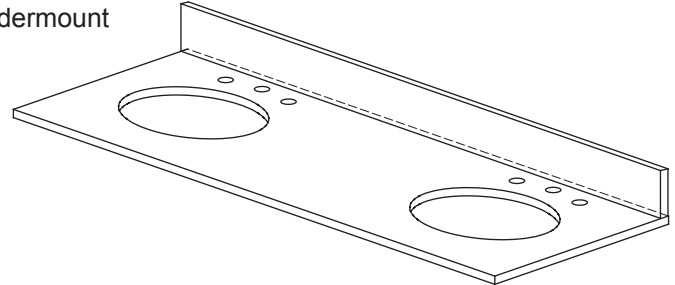

### FEATURES

- Natural Black Granite, White Carrara Marble, Galala Beige or Dark Emperador Marble
- Natural surface variations and markings
- Available in five standard sizes - 25", 31", 37", 49" and 61" sizes
- Top pre-cut for 8" widespread faucet and Vitreous China undermount
- Backsplash included

### NOMINAL DIMENSIONS

- 61" Width x 22" Depth x .75" Thick (Black Granite Only)
- 61" Width x 22" Depth x 1" Thick