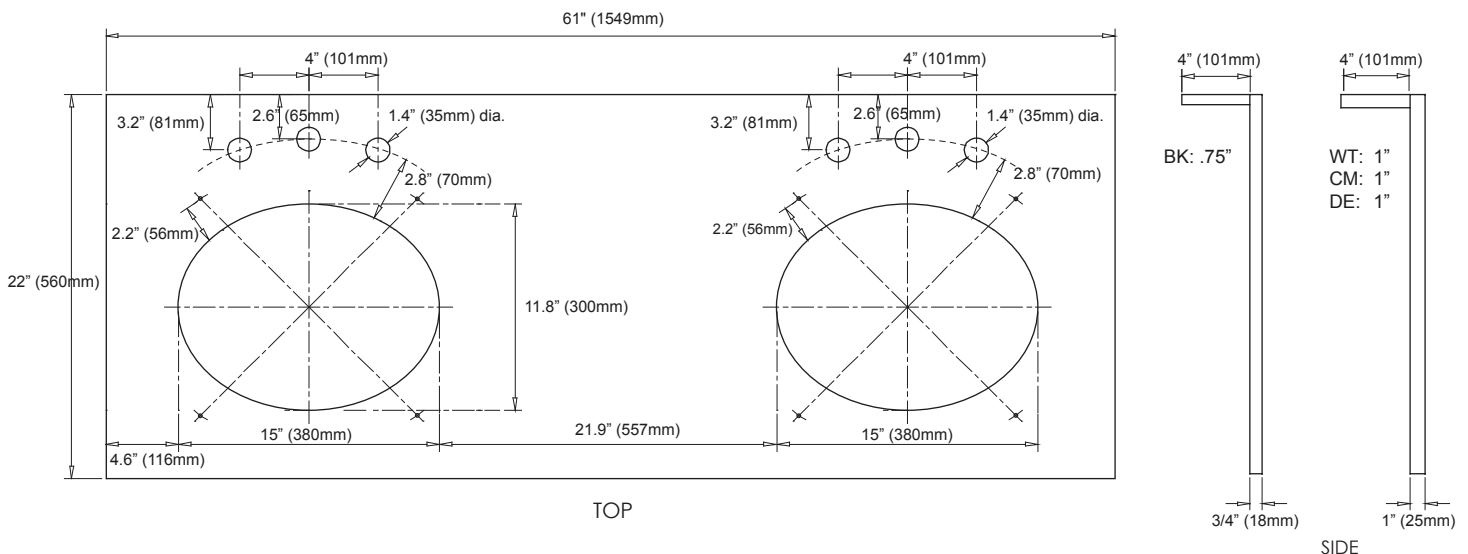

PRODUCT DIAGRAM

Clean the vanity top with a soft cloth and a mild cleanser.