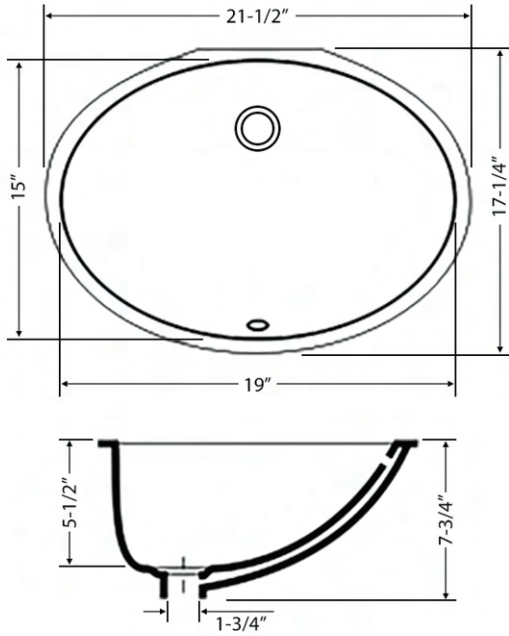

RVB0621

UNDERMOUNT BATHROOM SINK

RUVATI®

SPECIFICATION SHEET

MATERIAL

- **PORCELAIN CERAMIC:**
Thick solid construction for extreme durability.

FEATURES

- **SMOOTH, GLAZED SURFACE:**
Non-porous and resistant to scratching, chipping, or crazing.
- **CURVED BOWL SHAPE:**
Ensures perfect water drainage and makes it easy to clean.
- **INTEGRATED OVERFLOW:**
Prevents accidental flooding.

IN THE BOX

Installation Guide

Mounting Clips [RVA11031]

Cut-out Template

NOMINAL DIMENSIONS

Exterior: 21-1/2" (wide) x 17-1/4" (front-to-back)
Interior Bowl: 19" (wide) x 15" (front-to-back)
Bowl Depth: 5-1/2"
Minimum Cabinet Size: 24"
Drain Hole Size: 1 3/4"

Installation Type:
Undermount
Drain Location:
Rear Center

RUVATI USA

www.ruvati.com

Phone: 1.855.478.8284
Email: support@ruvati.com

DIMENSIONS

cUPC certified by IAPMO
to meet US and Canada
plumbing standards.