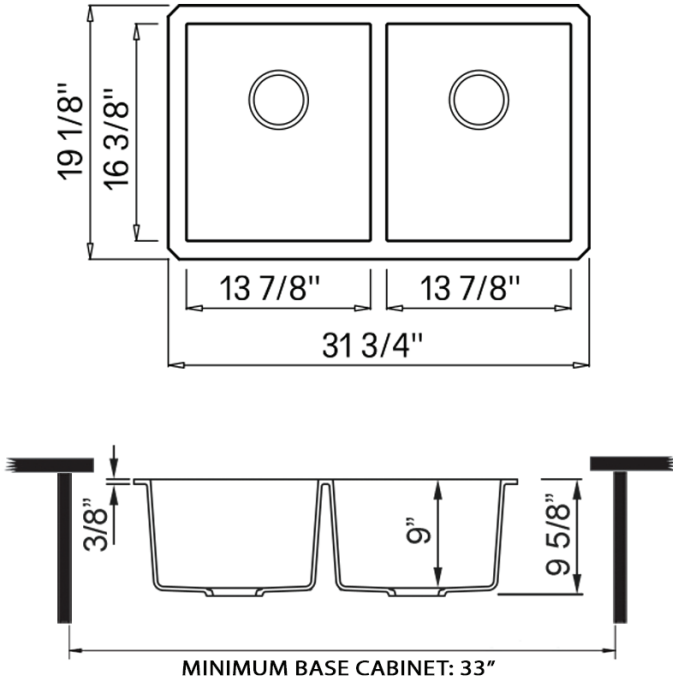

## NOMINAL DIMENSIONS

Exterior: 31-3/4" (wide) x 19-1/8" (front-to-back)

Interior Bowl: 13-7/8" x 16-3/8" (left), 13-7/8" x 16-3/8" (right)

Bowl Depth: 9"

Minimum Cabinet Size: 33" wide

Drain Hole Size: 3 1/2"

## DIMENSIONS

Register your product at [www.ruvati.com/register](http://www.ruvati.com/register).