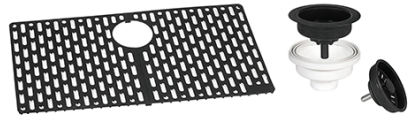

RVG2027

GRANITE UNDERMOUNT KITCHEN SINK

RUVATI®

SPECIFICATION SHEET

MATERIAL

- Solid Granite Composite
- 80% crushed natural granite for extreme strength
- Non-porous and resistant to stains

FEATURES

- Naturally sound proof
- Will never discolor
- Rounded inside corners

COLOR OPTIONS

BK: Midnight Black

WH: Arctic White

IN THE BOX

Basket Strainer
[RVA1038]

Rinse Grid
[RVA41027 (BK / GR)]

Mounting Clips
[RVA11059]

Cut-out
Template

NOMINAL DIMENSIONS

Exterior: 26-3/8" (wide) x 17-3/8" (front-to-back)
Interior Bowl: 24-3/4" (wide) x 15-3/4" (front-to-back)
Bowl Depth: 8-1/2"
Minimum Cabinet Size: 30" wide
Drain Hole Size: 3 1/2"

Installation Type:
Undermount