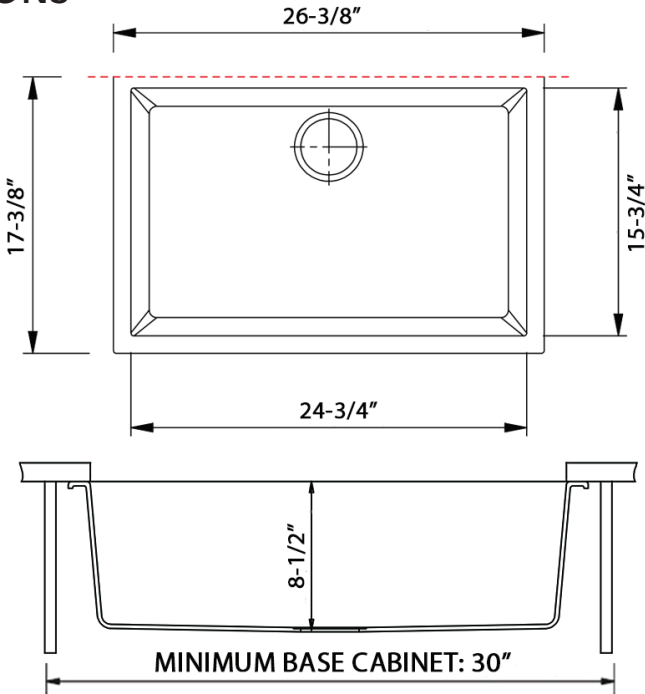

NOMINAL DIMENSIONS

Exterior: 26-3/8" (wide) x 17-3/8" (front-to-back)
Interior Bowl: 24-3/4" (wide) x 15-3/4" (front-to-back)
Bowl Depth: 8-1/2"
Minimum Cabinet Size: 30" wide
Drain Hole Size: 3 1/2"

Installation Type:
Undermount

Inside Corners:
Rounded

Drain Location:
Rear Center

RUVATI USA

www.ruvati.com

Phone: 1.855.478.8284
Email: support@ruvati.com

OPTIONAL ACCESSORIES (SOLD SEPARATELY)

Deep Basket
Disposal Flange
[RVA1049ST]

Drain Cover
[RVA1035]

UPC compliant. Certified by CSA to meet US and Canada plumbing codes.
Codes compliance: ASME A112.19.3/CSA B45.4

DIMENSIONS

Register your product at www.ruvati.com/register.