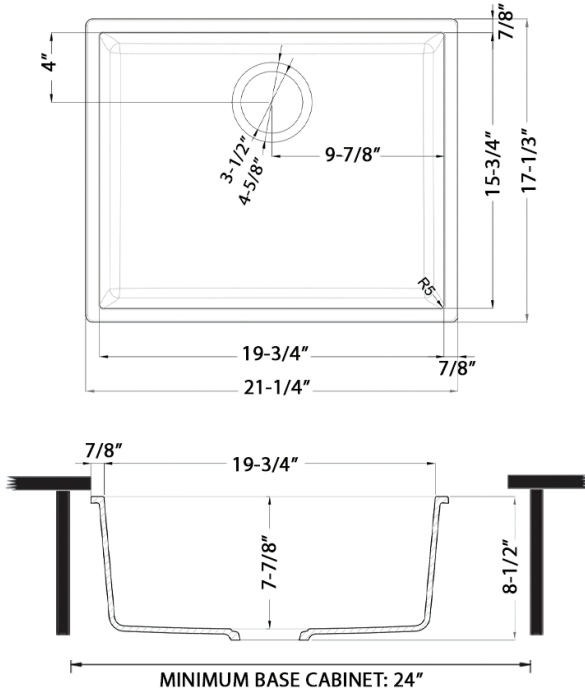

Exterior: 21-1/4" (wide) x 17-1/3" (front-to-back)
Interior Bowl: 19-3/4" (wide) x 15-3/4" (front-to-back)
Bowl Depth: 7-7/8"
Minimum Cabinet Size: 24" wide
Drain Hole Size: 3 1/2"

Installation Type:
Undermount

Inside Corners:
Rounded

Drain Location:
Rear Center

RUVATI USA

www.ruvati.com

Phone: 1.855.478.8284
Email: support@ruvati.com

OPTIONAL ACCESSORIES (SOLD SEPARATELY)

Deep Basket
Disposal Flange
[RVA1049ST]

Drain Cover
[RVA1035]

UPC compliant. Certified by CSA to meet US and Canada plumbing codes.
Codes compliance: ASME A112.19.3/CSA B45.4

DIMENSIONS

Register your product at www.ruvati.com/register.