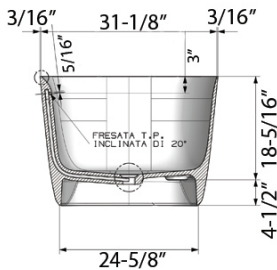

cUPC certified by IAPMO to meet US and Canada plumbing standards.
Codes compliance: ASME A112.19.3/CSA B45.4

DIMENSIONS

Register your product at www.ruvati.com/register.

RUVATI USA
www.ruvati.com

Phone: 1.855.478.8284
Email: support@ruvati.com