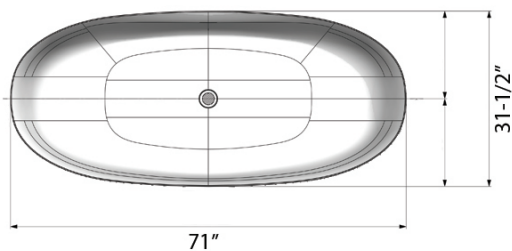

cUPC certified by IAPMO to meet US and Canada plumbing standards.
Codes compliance: ASME A112.19.3/CSA B45.4

DIMENSIONS

Register your product at www.ruvati.com/register.

RUVATI USA
www.ruvati.com

Phone: 1.855.478.8284
Email: support@ruvati.com