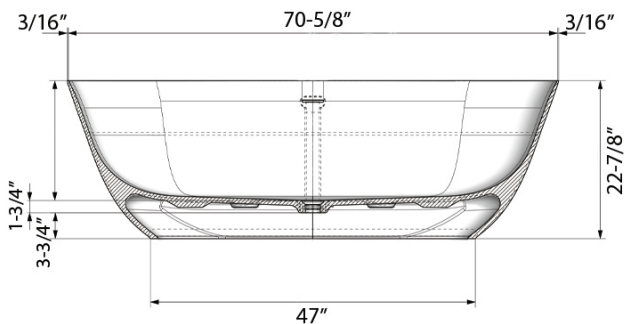

cUPC certified by IAPMO to meet US and Canada plumbing standards.
Codes compliance: ASME A112.19.3/CSA B45.4

DIMENSIONS

Register your product at www.ruvati.com/register.

RUVATI USA
www.ruvati.com

Phone: 1.855.478.8284
Email: support@ruvati.com