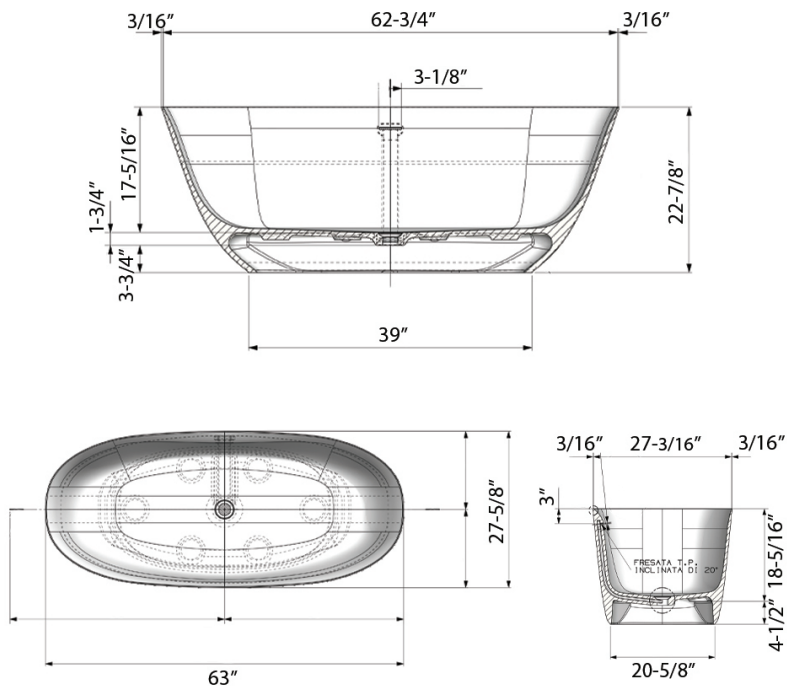

COLOR OPTIONS

GW: Matte Gold

IN THE BOX

Popup Drain
[RVA6104GW]

NOMINAL DIMENSIONS

Length: 63"

Width: 27-5/8"

Height: 22-7/8"

Drain Hole Size: 1-3/4"

Installation Type:

Freestanding

Drain Location:

Center

uPC certified by IAPMO to meet US and Canada plumbing standards.
Codes compliance: ASME A112.19.3/CSA B45.4

DIMENSIONS

Register your product at www.ruvati.com/register.