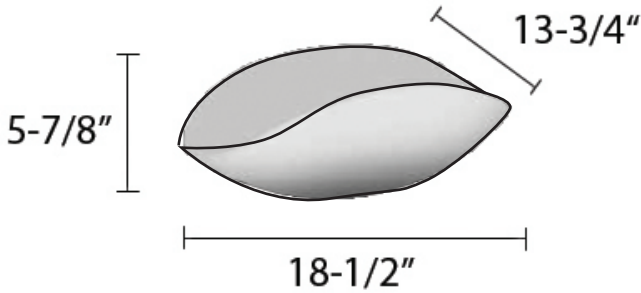

RVB3057

BATHROOM VESSEL SINK

RUVATI[®]
SPECIFICATION SHEET

MATERIAL

- **GLASS:**
Thick solid construction for extreme durability.

FEATURES

- **SMOOTH, GLAZED SURFACE:**
Non-porous and resistant to scratching, chipping, or crazing.
- **SEASHELL SHAPE:**
Ensures perfect water drainage and makes it easy to clean.

COLOR

Chestnut Brown

NOMINAL DIMENSIONS

Exterior: 18-1/2" (wide) x 13-3/4" (front-to-back)

Bowl Depth: 5-7/8"

Minimum Cabinet Size: N/A

Drain Hole Size: 1-3/4"

Installation Type:

Vessel

Drain Location:

Center

RUVATI USA
www.ruvati.com

Phone: 1.855.478.8284
Email: support@ruvati.com

SOLD SEPARATELY

Popup Drain
[RVA5102WH/CH]

DIMENSIONS