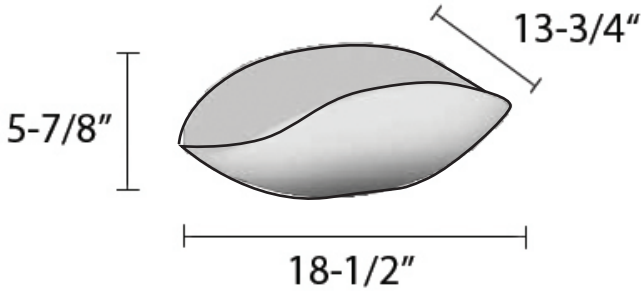

SOLD SEPARATELY

DIMENSIONS

Register your product at www.ruvati.com/register.