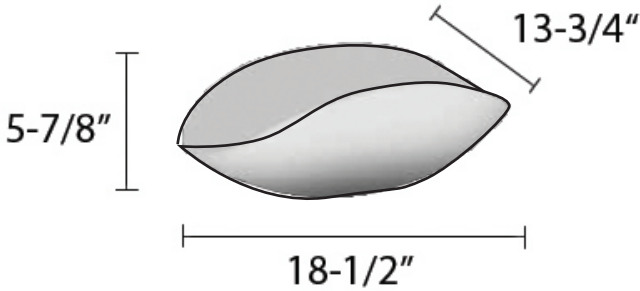

SOLD SEPARATELY

DIMENSIONS

Register your product at www.ruvati.com/register.