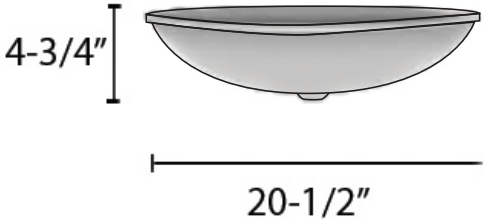

SOLD SEPARATELY

DIMENSIONS

Register your product at www.ruvati.com/register.

RUVATI USA
www.ruvati.com

Phone: 1.855.478.8284
Email: support@ruvati.com