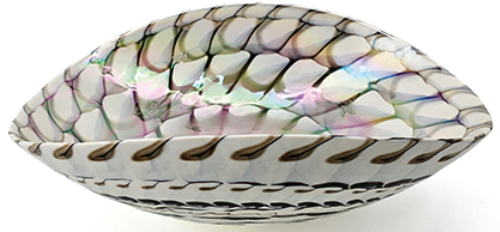

RVB3022

BATHROOM VESSEL SINK

RUVATI[®]
SPECIFICATION SHEET

MATERIAL

- **GLASS:**
Thick solid construction for extreme durability.

FEATURES

- **SMOOTH, GLAZED SURFACE:**
Non-porous and resistant to scratching, chipping, or crazing.
- **SEASHELL SHAPE:**
Ensures perfect water drainage and makes it easy to clean.

COLOR

Nautilus Brown

NOMINAL DIMENSIONS

Exterior: 18-1/2" (wide) x 13-3/4" (front-to-back)

Bowl Depth: 5-7/8"

Minimum Cabinet Size: N/A

Drain Hole Size: 1-3/4"

Installation Type: