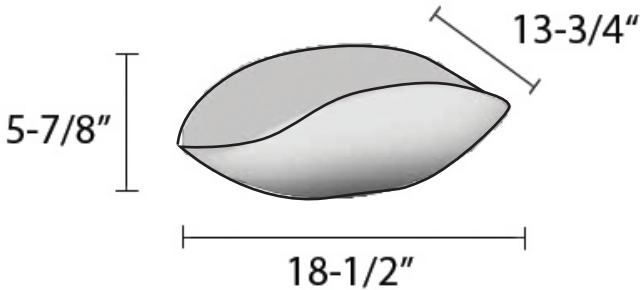

SOLD SEPARATELY

DIMENSIONS

Register your product at www.ruvati.com/register.