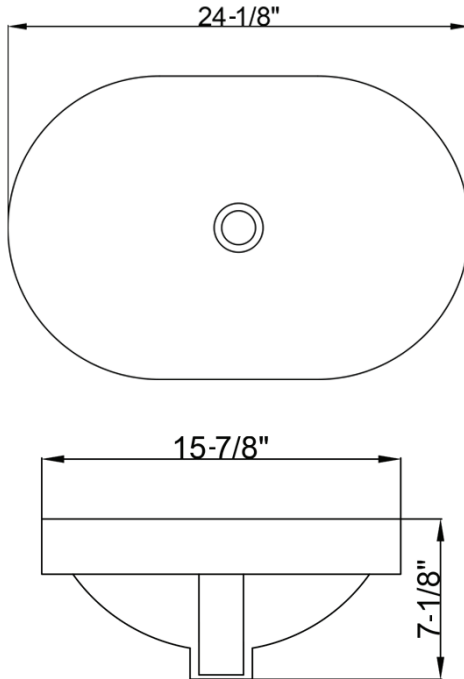

COLOR

WH: White

cUPC certified by IAPMO to meet US and Canada plumbing standards.
Codes compliance: ASME A112.19.3/CSA B45.4

NOMINAL DIMENSIONS

Exterior: 24-1/8" (wide) x 15-7/8" (front-to-back)
Depth: 7-1/8"
Minimum Cabinet Size: 26" wide
Drain Hole Size: 1-3/4"

Popup Drain
[RVA5102WH/CH]

DIMENSIONS

Register your product at www.ruvati.com/register.