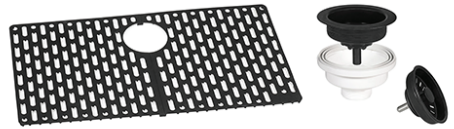

RVG1027

GRANITE TOPMOUNT KITCHEN SINK

RUVATI[®]
SPECIFICATION SHEET

MATERIAL

- Solid Granite Composite
- 80% crushed natural granite for extreme strength
- Non-porous and resistant to stains

FEATURES

- Naturally sound proof
- Will never discolor
- Rounded inside corners

COLOR OPTIONS

BK: Midnight Black

GR: Silver Gray

WH: Arctic White

IN THE BOX

Basket Strainer
[RVA1038]

Mounting Clips
[RVA11052]

Rinse Grid
[RVA41027 (BK / GR)]

Cut-out
Template

NOMINAL DIMENSIONS

Exterior: 27-1/2" (wide) x 20-1/16" (front-to-back)
Interior Bowl: 24-3/4" (wide) x 15-3/4" (front-to-back)
Bowl Depth: 8-1/4"
Minimum Cabinet Size: 30" wide
Drain Hole Size: 3 1/2"