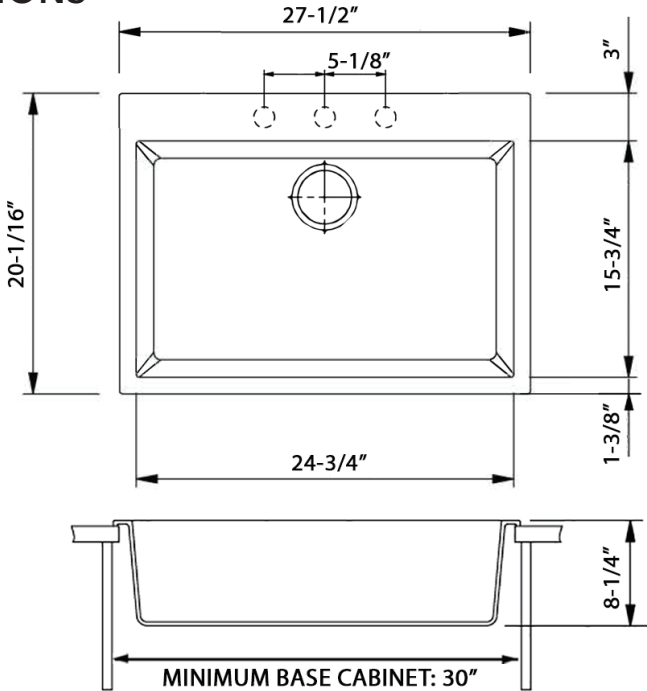

OPTIONAL ACCESSORIES (SOLD SEPARATELY)

UPC compliant. Certified by CSA to meet US and Canada plumbing codes.
Codes compliance: ASME A112.19.3/CSA B45.4

DIMENSIONS

Register your product at www.ruvati.com/register.

RUVATI USA
www.ruvati.com

Phone: 1.855.478.8284
Email: support@ruvati.com