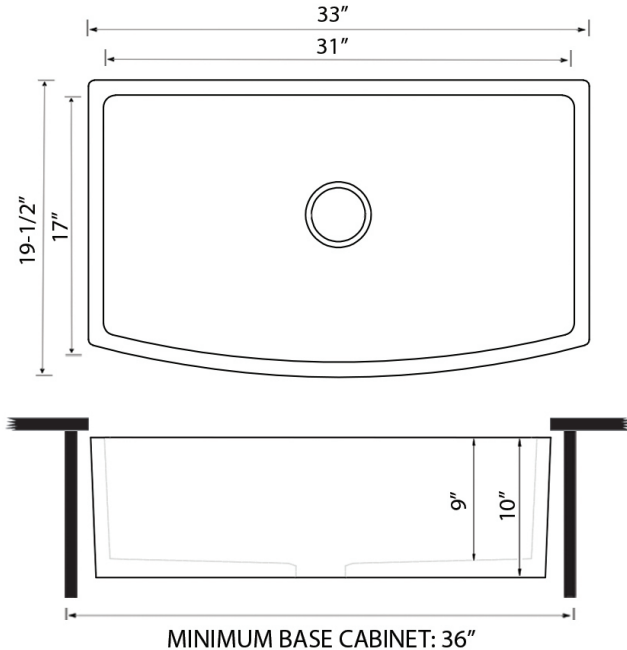

Exterior: 33" (wide) x 19-1/2" (front-to-back)
Interior Bowl: 31" (wide) x 17" (front-to-back)
Bowl Depth: 9"
Minimum Cabinet Size: 36" wide
Drain Hole Size: 3 1/2"

Installation Type:
Farmhouse

Inside Corners:
Rounded

Drain Location:
Center

RUVATI USA
www.ruvati.com

Phone: 1.855.478.8284
Email: support@ruvati.com

OPTIONAL ACCESSORIES (SOLD SEPARATELY)

Deep Basket
Disposal Flange
[RVA1049ST]

DIMENSIONS

NOTE: Dimensions provided as a guide only. Use actual sink for cutout measurements.