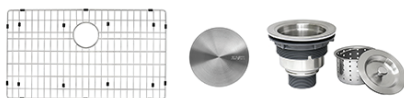

RVH7466

UNDERMOUNT KITCHEN SINK

RUVATI[®]
SPECIFICATION SHEET

MATERIAL

True 16 Gauge Thickness
Premium T304 Grade Stainless Steel
18/10 Chromium/Nickel Content
Commercial Brushed Finish

FEATURES

- Heavy duty sound guard padding and undercoating
- Slanted bottom with elegant drain grooves for easy draining
- Rounded inside corners

IN THE BOX

Basket Strainer
[RVA1025]

Mounting Clips
[RVA11031]

Drain Cover
[RVA1035]

Cut-out
Template

Rinse Grid
[RVA67466]

NOMINAL DIMENSIONS

Exterior: 35" (wide) x 19" (front-to-back)
Interior Bowl: 33" (wide) x 17" (front-to-back)
Bowl Depth: 10"
Minimum Cabinet Size: 39" wide
Drain Hole Size: 3½"