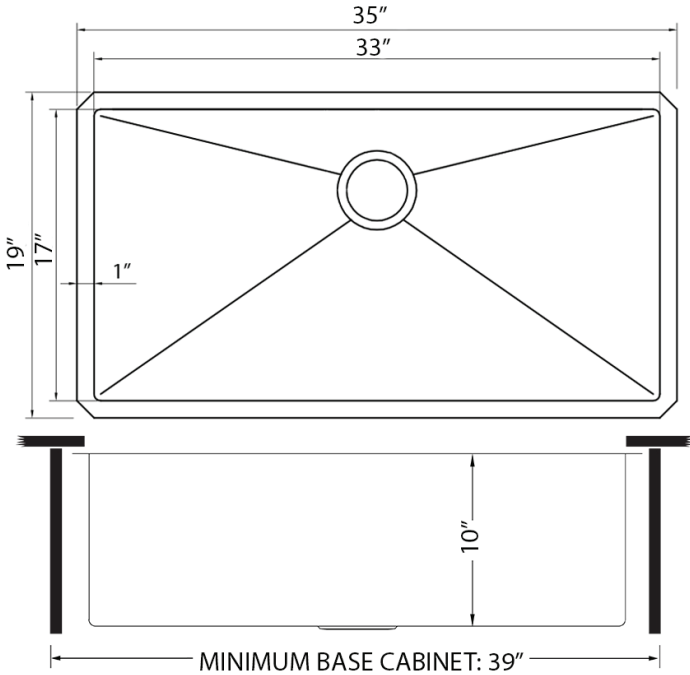

OPTIONAL ACCESSORIES (SOLD SEPARATELY)

DIMENSIONS

Register your product at www.ruvati.com/register.