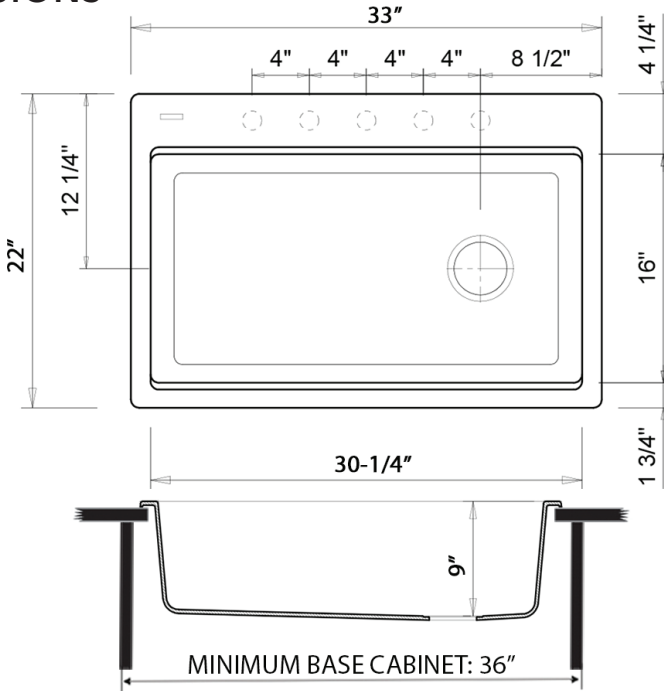

Mounting Clips
[RVA11052]

Rinse Grid
[RVA41302 (BK / GR)]

NOMINAL DIMENSIONS

Exterior: 33" (wide) x 22" (front-to-back)
Interior Bowl: 30-1/4" (wide) x 16" (front-to-back)
Bowl Depth: 9"
Minimum Cabinet Size: 36" wide
Drain Hole Size: 3 1/2"

Drain Cover
[RVA1035]

UPC compliant. Certified by CSA to meet US and Canada plumbing codes.
Codes compliance: ASME A112.19.3/CSA B45.4

DIMENSIONS

Register your product at www.ruvati.com/register.

RUVATI USA
www.ruvati.com