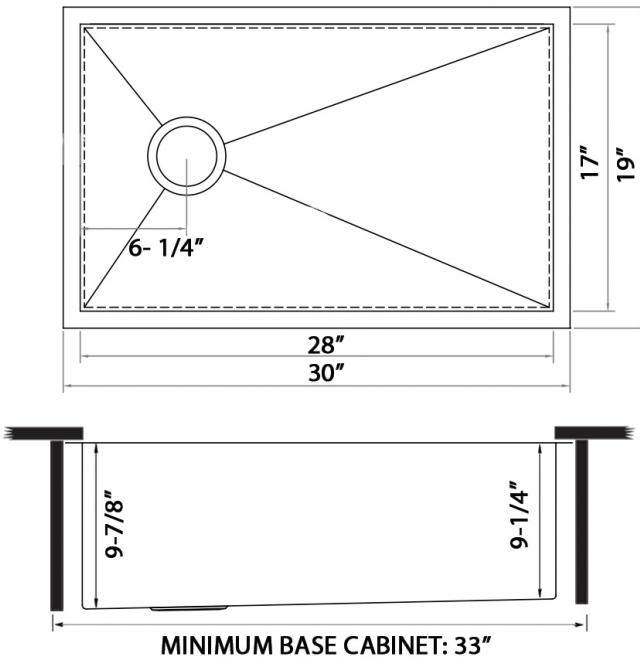

OPTIONAL ACCESSORIES (SOLD SEPARATELY)

DIMENSIONS

Register your product at www.ruvati.com/register.