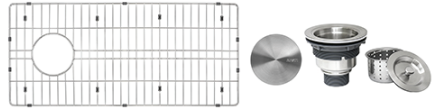

# RVH7480

UNDERMOUNT SLOPE BOTTOM SINK

**RUVATI**<sup>®</sup>  
SPECIFICATION SHEET

## MATERIAL

True 16 Gauge Thickness  
Premium T304 Grade Stainless Steel  
18/10 Chromium/Nickel Content  
Commercial Brushed Finish

## FEATURES

- Heavy duty sound guard padding and undercoating
- Slanted bottom with elegant drain grooves for easy draining
- Reversible Offset Drain with Sloped Bottom

## NOMINAL DIMENSIONS

Exterior: 30" (wide) x 19" (front-to-back)  
Interior Bowl: 28" (wide) x 17" (front-to-back)  
Bowl Depth: 10"  
Minimum Cabinet Size: 33" wide  
Drain Hole Size: 3½"

Installation Type:  
Undermount