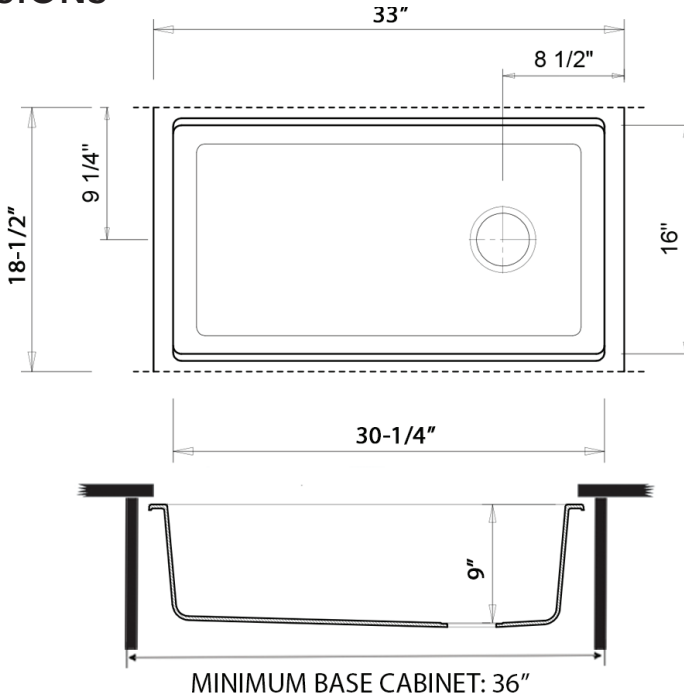

Mounting Clips
[RVA11059]

Rinse Grid
[RVA41302 (BK / GR)]

NOMINAL DIMENSIONS

Exterior: 33" (wide) x 18-1/2" (front-to-back)
Interior Bowl: 30-1/4" (wide) x 16" (front-to-back)
Bowl Depth: 9"
Minimum Cabinet Size: 36" wide
Drain Hole Size: 3 1/2"

Installation Type:
Undermount
Inside Corners:
Rounded
Drain Location:
Offset

RUVATI USA

www.ruvati.com

Phone: 1.855.478.8284
Email: support@ruvati.com

OPTIONAL ACCESSORIES (SOLD SEPARATELY)

Deep Basket
Disposal Flange
[RVA1049ST]

Drain Cover
[RVA1035]

UPC compliant. Certified by CSA to meet US and Canada plumbing codes.
Codes compliance: ASME A112.19.3/CSA B45.4

DIMENSIONS

Register your product at www.ruvati.com/register.