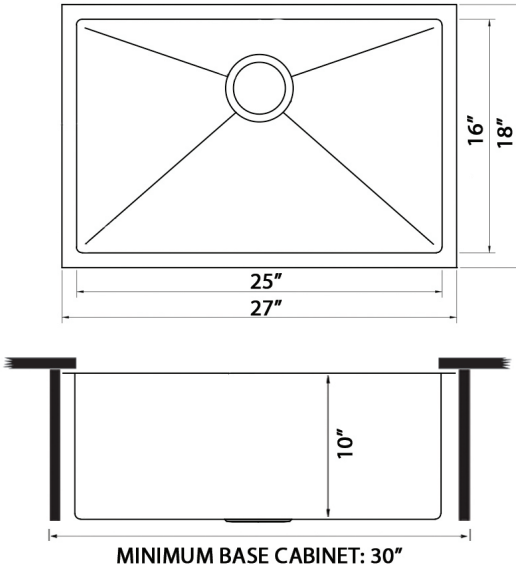

IN THE BOX

Basket Strainer
[RVA1025]

Mounting Clips
[RVA11031]

Drain Cover
[RVA1035]

Cut-out
Template

Rinse Grid
[RVA67127]

NOMINAL DIMENSIONS

Exterior: 27" (wide) x 18" (front-to-back)
Interior Bowl: 25" (wide) x 16" (front-to-back)
Bowl Depth: 10"
Minimum Cabinet Size: 30" wide
Drain Hole Size: 3½"

DIMENSIONS

Register your product at www.ruvati.com/register.