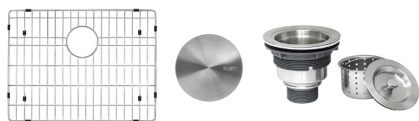

RVH7127

UNDERMOUNT KITCHEN SINK

RUVATI®

SPECIFICATION SHEET

MATERIAL

True 16 Gauge Thickness
Premium T304 Grade Stainless Steel
18/10 Chromium/Nickel Content
Commercial Brushed Finish

FEATURES

- Heavy duty sound guard padding and undercoating
- Slanted bottom with elegant drain grooves for easy draining
- Rounded inside corners

IN THE BOX

Basket Strainer
[RVA1025]

Mounting Clips
[RVA11031]

Drain Cover
[RVA1035]

Cut-out
Template

Rinse Grid
[RVA67127]

NOMINAL DIMENSIONS

Exterior: 27" (wide) x 18" (front-to-back)
Interior Bowl: 25" (wide) x 16" (front-to-back)
Bowl Depth: 10"
Minimum Cabinet Size: 30" wide
Drain Hole Size: 3½"