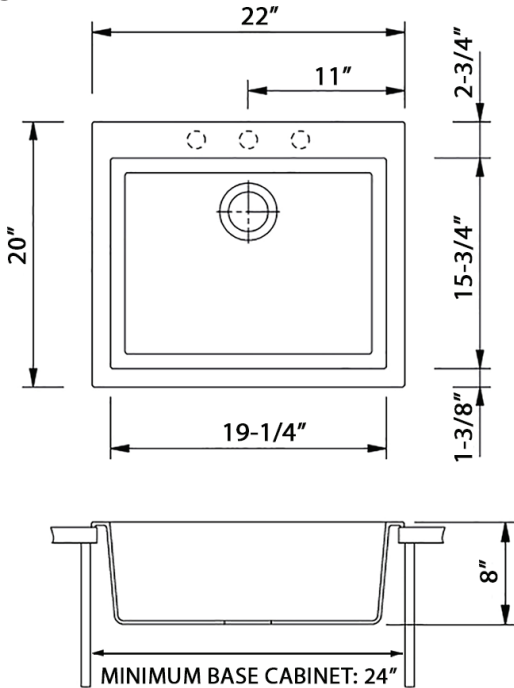

Exterior: 22" (wide) x 20" (front-to-back)
Interior Bowl: 19-1/4" (wide) x 15-3/4" (front-to-back)
Bowl Depth: 8"
Minimum Cabinet Size: 24" wide
Drain Hole Size: 3 1/2"

Installation Type:
Topmount
Inside Corners:
Rounded
Drain Location:
Rear Center

DIMENSIONS

Register your product at www.ruvati.com/register.