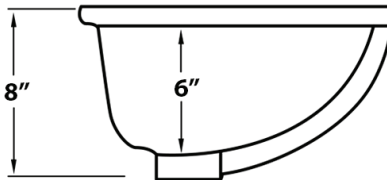

SOLD SEPARATELY

cUPC certified by IAPMO to meet US and Canada plumbing standards.
Codes compliance: ASME A112.19.3/CSA B45.4

DIMENSIONS

Register your product at www.ruvati.com/register.

RUVATI USA
www.ruvati.com

Phone: 1.855.478.8284
Email: support@ruvati.com