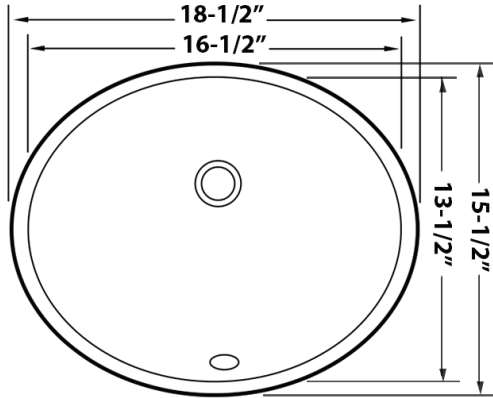

SOLD SEPARATELY

cUPC certified by IAPMO to meet US and Canada plumbing standards.
Codes compliance: ASME A112.19.3/CSA B45.4

DIMENSIONS

Register your product at www.ruvati.com/register.

RUVATI USA
www.ruvati.com

Phone: 1.855.478.8284
Email: support@ruvati.com