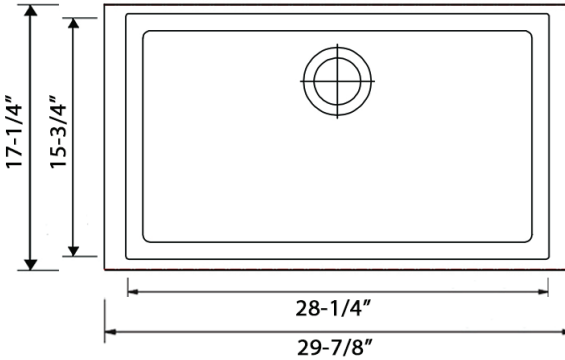

Cut-out
Template

NOMINAL DIMENSIONS

Exterior: 29-7/8" (wide) x 17-1/4" (front-to-back)

Interior Bowl: 28-1/4" (wide) x 15-3/4" (front-to-back)

Bowl Depth: 8-1/2"

Minimum Cabinet Size: 33" wide

Drain Hole Size: 3 1/2"

Garbage
Disposal Flange
[RVA1041BL /GG]

Deep Basket Strainer
and Stopper
[RVA1027BL /GG]

Deep Basket
Disposal Flange/Stopper
[RVA1052BL /GG]

DIMENSIONS

cUPC certified by IAPMO
to meet US and Canada
plumbing standards.