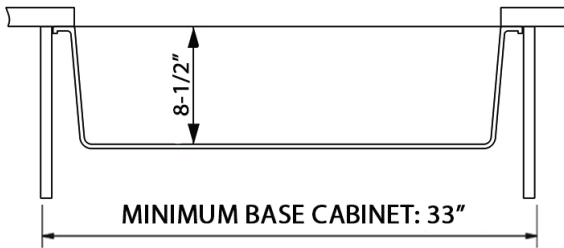

Cut-out
Template

NOMINAL DIMENSIONS

Exterior: 29-7/8" (wide) x 17-1/4" (front-to-back)

Interior Bowl: 28-1/4" (wide) x 15-3/4" (front-to-back)

Bowl Depth: 8-1/2"

Minimum Cabinet Size: 33" wide

Drain Hole Size: 3 1/2"

Garbage
Disposal Flange
[RVA1041BL /GG]

Deep Basket Strainer
and Stopper
[RVA1027BL /GG]

Deep Basket
Disposal Flange/Stopper
[RVA1052BL /GG]

DIMENSIONS

cUPC certified by IAPMO
to meet US and Canada
plumbing standards.