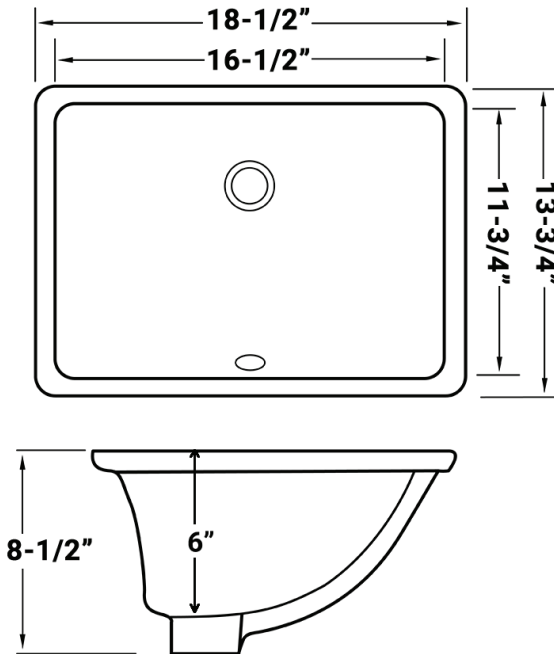

COLOR OPTIONS

BK: Black

EG: Emerald Green

BC: Biscuit

IN THE BOX

Mounting Clips
[RVA11031]

Cut-out
Template

NOMINAL DIMENSIONS

Exterior: 18-1/2" (wide) x 13-3/4" (front-to-back)
Interior Bowl: 16-1/2" (wide) x 11-3/4" (front-to-back)
Bowl Depth: 6"
Minimum Cabinet Size: 21" wide
Drain Hole Size: 1-3/4"

Installation Type:

Undermount

Drain Location:

Rear Center

RUVATI USA

www.ruvati.com

Phone: 1.855.478.8284
Email: support@ruvati.com

SOLD SEPARATELY

Popup Drain
[RVA5102WH/CH]

cUPC certified by IAPMO to meet US and Canada plumbing standards.
Codes compliance: ASME A112.19.3/CSA B45.4

DIMENSIONS

Register your product at www.ruvati.com/register.