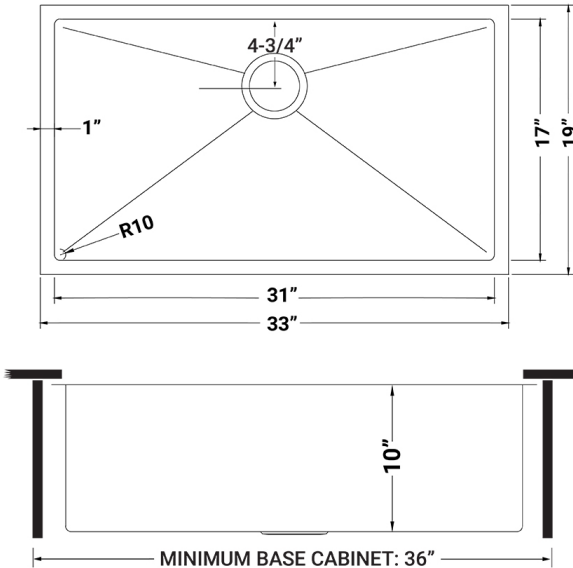

OPTIONAL ACCESSORIES (SOLD SEPARATELY)

DIMENSIONS

Register your product at www.ruvati.com/register.