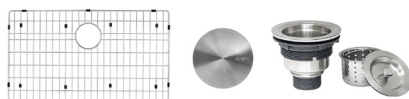

RVH7433

UNDERMOUNT KITCHEN SINK

RUVATI®

SPECIFICATION SHEET

MATERIAL

True 16 Gauge Thickness
Premium T304 Grade Stainless Steel
18/10 Chromium/Nickel Content
Commercial Brushed Finish

FEATURES

- Heavy duty sound guard padding and undercoating
- Slanted bottom with elegant drain grooves for easy draining
- Rounded inside corners

IN THE BOX

Basket Strainer
[RVA1025]

Mounting Clips
[RVA11031]

Drain Cover
[RVA1035]

Cut-out
Template

Rinse Grid
[RVA67433]

NOMINAL DIMENSIONS

Exterior: 33" (wide) x 19" (front-to-back)
Interior Bowl: 31" (wide) x 17" (front-to-back)
Bowl Depth: 10"
Minimum Cabinet Size: 36" wide
Drain Hole Size: 3½"