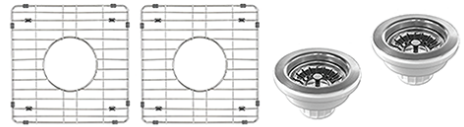

RVL2311

FIRECLAY FARMHOUSE SINK

RUVATI[®]
SPECIFICATION SHEET

MATERIAL

- True Italian Fireclay - Made in ITALY.
- 1-inch thick solid fireclay.
- Fired at 2900F for extreme strength.

FEATURES

- Large deep bowl.
- Rounded inside corners.
- Glossy enamel surface resistant to stains and scratches.

IN THE BOX

Basket Strainer
[RVA1039ST]

Rinse Grid
[RVA62311]

NOMINAL DIMENSIONS

Exterior: 33" (wide) x 18" (front-to-back)
Interior Bowl: 14-1/2" x 16" (left), 14-1/2" x 16" (right)
Bowl Depth: 9"
Minimum Cabinet Size: 36" wide
Drain Hole Size: 3 1/2"