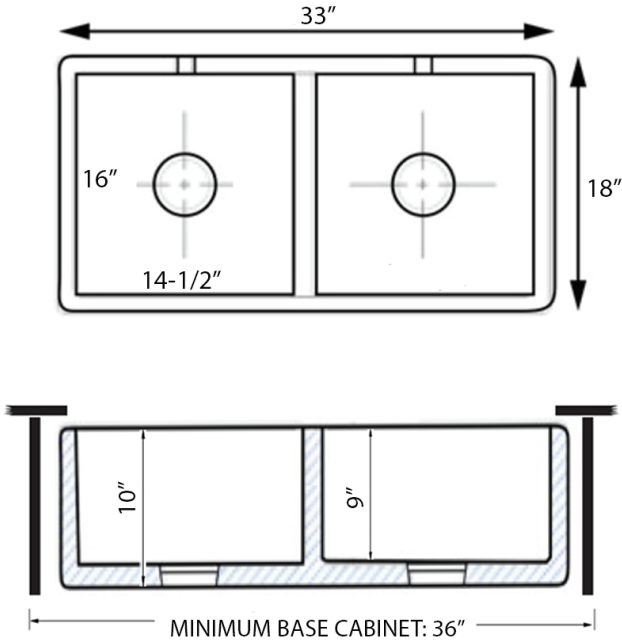

IN THE BOX

Basket Strainer
[RVA1039ST]

Rinse Grid
[RVA62311]

NOMINAL DIMENSIONS

Exterior: 33" (wide) x 18" (front-to-back)
Interior Bowl: 14-1/2" x 16" (left), 14-1/2" x 16" (right)
Bowl Depth: 9"
Minimum Cabinet Size: 36" wide
Drain Hole Size: 3 1/2"

Installation Type:
Farmhouse
Inside Corners:
Rounded
Drain Location:
Center

RUVATI USA
www.ruvati.com

Phone: 1.855.478.8284
Email: support@ruvati.com

OPTIONAL ACCESSORIES (SOLD SEPARATELY)

Deep Basket
Disposal Flange
[RVA1049ST]

DIMENSIONS

NOTE: Dimensions provided as a guide only. Use actual sink for cutout measurements.

Register your product at www.ruvati.com/register.