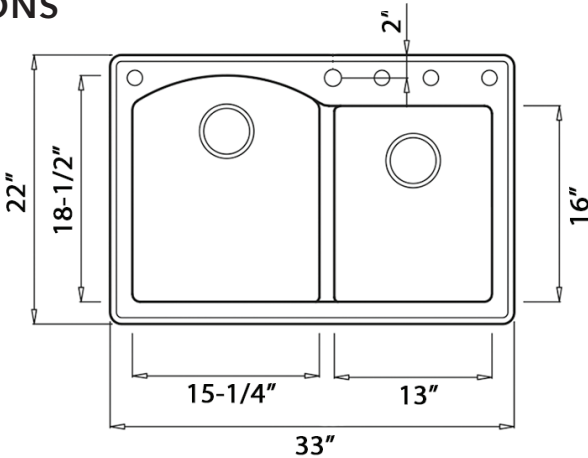

Basket Strainer
[RVA1038]

Mounting Clips
[RVA11055]

Cut-out
Template

NOMINAL DIMENSIONS

Exterior: 33" (wide) x 22" (front-to-back)
Interior Bowl: 15-1/4" x 18-1/2" (left), 13" x 16" (right)
Bowl Depth: 9"
Minimum Cabinet Size: 36" wide
Drain Hole Size: 3 1/2"

Installation Type:
Topmount

Inside Corners:
Rounded

Drain Location:
Rear Center

RUVATI USA

www.ruvati.com

Phone: 1.855.478.8284
Email: support@ruvati.com

OPTIONAL ACCESSORIES (SOLD SEPARATELY)

Deep Basket
Disposal Flange
[RVA1049ST]

Drain Cover
[RVA1035]

cUPC certified by IAPMO to meet US and Canada plumbing standards.
Codes compliance: ASME A112.19.3/CSA B45.4

DIMENSIONS

Register your product at www.ruvati.com/register.