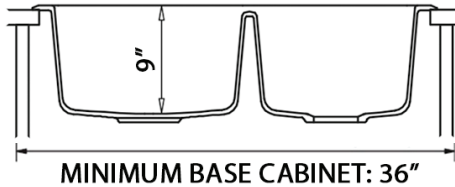

OPTIONAL ACCESSORIES (SOLD SEPARATELY)

cUPC certified by IAPMO to meet US and Canada plumbing standards.
Codes compliance: ASME A112.19.3/CSA B45.4

DIMENSIONS

Register your product at www.ruvati.com/register.