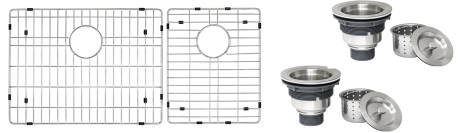

RVH7255

UNDERMOUNT LOW-DIVIDE SINK

RUVATI[®]
SPECIFICATION SHEET

MATERIAL

True 16 Gauge Thickness
Premium T304 Grade Stainless Steel
18/10 Chromium/Nickel Content
Commercial Brushed Finish

FEATURES

- Heavy duty sound guard padding and undercoating
- Slanted bottom with elegant drain grooves for easy draining
- Low Divide: Extra Clearance for large pots and pans

IN THE BOX

Basket Strainer
[RVA1025]

Mounting Clips
[RVA11031]

Cut-out
Template

Rinse Grid
[RVA67200]

NOMINAL DIMENSIONS

Exterior: 28" (wide) x 19" (front-to-back)
Interior Bowl: 15" x 17" (left) x 10" x 17" (right)
Bowl Depth: 10"
Minimum Cabinet Size: 30" wide
Drain Hole Size: 3½"