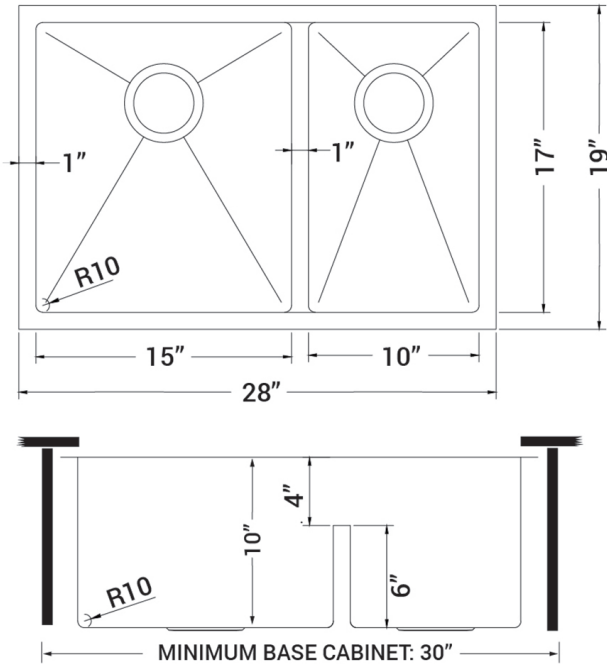

IN THE BOX

Basket Strainer
[RVA1025]

Mounting Clips
[RVA11031]

Cut-out
Template

Rinse Grid
[RVA67200]

NOMINAL DIMENSIONS

Exterior: 28" (wide) x 19" (front-to-back)
Interior Bowl: 15" x 17" (left) x 10" x 17" (right)
Bowl Depth: 10"
Minimum Cabinet Size: 30" wide
Drain Hole Size: 3½"

Installation Type:
Undermount

Inside Corners:
Rounded

Drain Location:
Rear Center

RUVATI USA

www.ruvati.com

Phone: 1.855.478.8284
Email: support@ruvati.com

OPTIONAL ACCESSORIES (SOLD SEPARATELY)

Deep Basket
Disposal Flange
[RVA1049ST]

Drain Cover
[RVA1035]

DIMENSIONS

Register your product at www.ruvati.com/register.