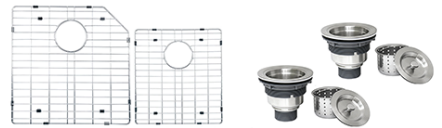

RVH8150

UNDERMOUNT KITCHEN SINK

RUVATI[®]
SPECIFICATION SHEET

MATERIAL

True 16 Gauge Thickness
Premium T304 Grade Stainless Steel
18/10 Chromium/Nickel Content
Commercial Brushed Finish

FEATURES

- Heavy duty sound guard padding and undercoating
- Slanted bottom with elegant drain grooves for easy draining
- Rounded inside corners

IN THE BOX

Basket Strainer
[RVA1025] x 2

Mounting Clips
[RVA11031]

Cut-out
Template

Rinse Grid
[RVA68150]

NOMINAL DIMENSIONS

Exterior: 33" (wide) x 20" (front-to-back)
Interior Bowl: 18" x 18" (left), 12" x 14" (right)
Bowl Depth: 10"
Minimum Cabinet Size: 36" wide
Drain Hole Size: 3½"

Installation Type:

Undermount

Inside Corners:

Rounded

Drain Location:

Rear Center

RUVATI USA

www.ruvati.com