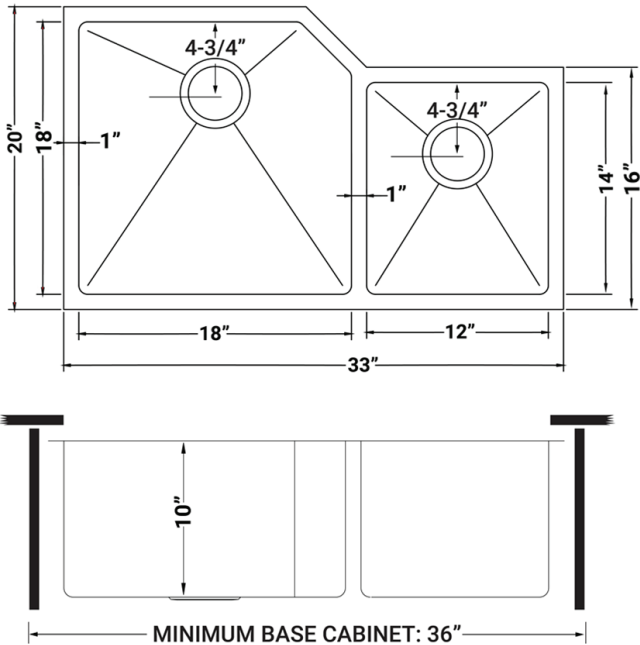

IN THE BOX

Basket Strainer
[RVA1025] x 2

Mounting Clips
[RVA11031]

Cut-out
Template

Rinse Grid
[RVA68150]

NOMINAL DIMENSIONS

Exterior: 33" (wide) x 20" (front-to-back)
Interior Bowl: 18" x 18" (left), 12" x 14" (right)
Bowl Depth: 10"
Minimum Cabinet Size: 36" wide
Drain Hole Size: 3½"

Phone: 1.855.478.8284
Email: support@ruvati.com

OPTIONAL ACCESSORIES (SOLD SEPARATELY)

Deep Basket
Disposal Flange
[RVA1049ST]

Drain Cover
[RVA1035]

DIMENSIONS

Register your product at www.ruvati.com/register.