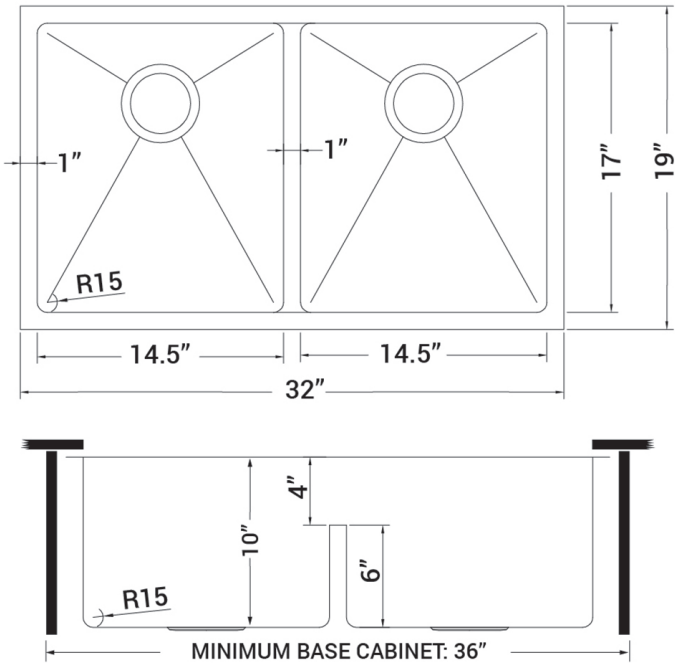

IN THE BOX

Basket Strainer
[RVA1025]

Mounting Clips
[RVA11031]

Drain Cover
[RVA1035] x 2

Cut-out
Template

Rinse Grid
[RVA67401]

NOMINAL DIMENSIONS

Exterior: 32" (wide) x 19" (front-to-back)
Interior Bowl: 14½" x 17" (left), 14½" x 17" (right)
Bowl Depth: 10"
Minimum Cabinet Size: 36" wide
Drain Hole Size: 3½"

DIMENSIONS

Register your product at www.ruvati.com/register.