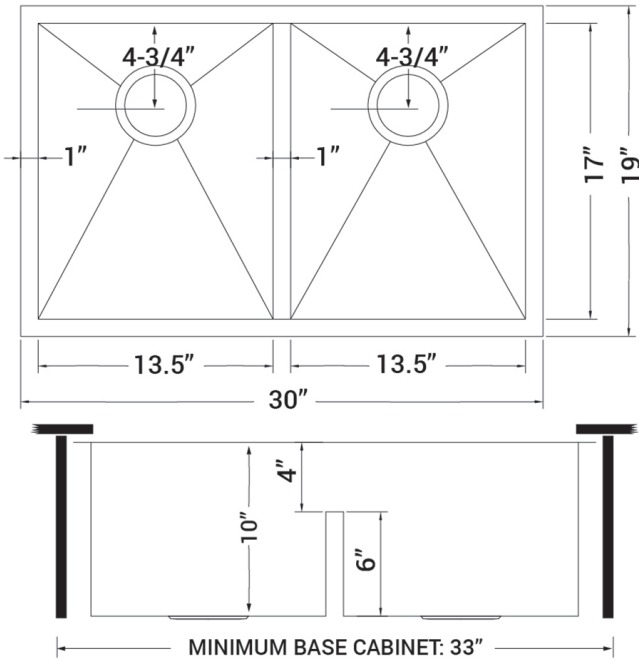

IN THE BOX

Basket Strainer
[RVA1025] x 2

Mounting Clips
[RVA11031]

Cut-out
Template

Rinse Grid
[RVA68003]

NOMINAL DIMENSIONS

Exterior: 30" (wide) x 19" (front-to-back)
Interior Bowl: 13½" x 17" (left), 13½" x 17" (right)
Bowl Depth: 10"
Minimum Cabinet Size: 33" wide
Drain Hole Size: 3½"

Drain Cover
[RVA1035]

DIMENSIONS

Register your product at www.ruvati.com/register.