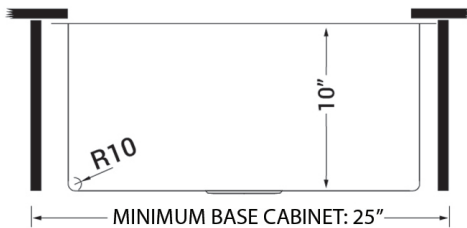

OPTIONAL ACCESSORIES (SOLD SEPARATELY)

DIMENSIONS

Register your product at www.ruvati.com/register.