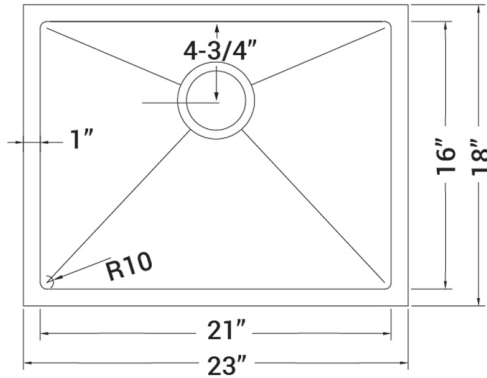

OPTIONAL ACCESSORIES (SOLD SEPARATELY)

DIMENSIONS

Register your product at www.ruvati.com/register.