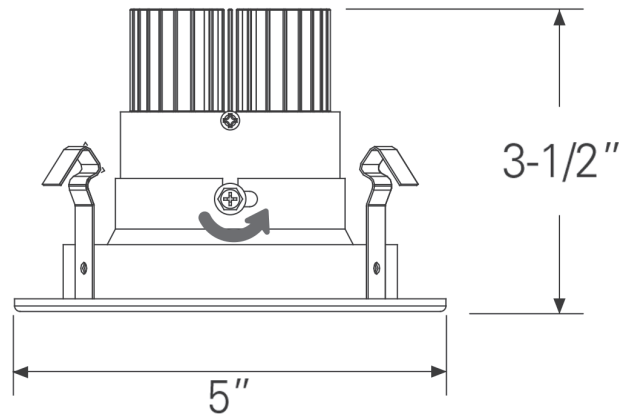

8770
120V

Catalog #:		Type
Project:		Date
Prepared by:		

4" LED Recessed Clear Reflector Trim

DESCRIPTION

The 8770 is a 4" LED Recessed Clear Reflector Trim that is a quick, easy, and affordable way to upgrade to an energy efficient LED down light solution. Flexible for use in both retrofit and new construction applications, this is a ideal choice for most any residential or light-commercial environment.

DESIGN FEATURES

Construction

- Spun Aluminum Trim flange
- Spring steel retention clips
- Frosted acrylic lens

Electrical

- 120V-60Hz
- Dimmable TRIAC or ELV, 10-100%
- 50,000 hour projected life
- 10W | 710 lms (delivered)
- 3000K | 90 CRI

Installation

- Recessed trim into 4" housings using spring steel retention clips
- E26 adapter is standard

Compatible Housing

- 8201HA
- 8201HRA
- 8202HA
- 8215HA
- 8215HRA

Dimensions

- 3-1/2" H x 5" W

Certifications