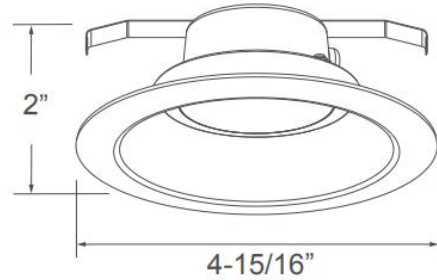

8763

120V-60Hz

Catalog #:		Type
Project:		Date
Prepared by:		

4" LED Recessed Reflector Trim

White

Black

Brushed Nickel

Clear

Oil Rubbed Bronze

DESCRIPTION

The 8763 is a 4" LED Recessed Reflector Trim that is a quick, easy, and affordable way to upgrade to an energy efficient LED down light solution. Flexible for use in both retrofit and new construction applications, and suitable for use in wet locations, this is a ideal choice for most any residential or light-commercial environment.

DESIGN FEATURES

Construction

- Spun Aluminum Trim flange
- Spring steel retention clips
- Frosted acrylic lens

Electrical

- 120V-60Hz
- Dimmable TRIAC or ELV, 10-100%
- 50,000 hour projected life
- 10W | 785 lms (Delivered)
- 3000K | 4000K | 90 CRI

Installation

- Recessed trim into 4" housings using spring steel retention clips
- E26 adapter is standard

Compatible Housing

- 8201HA
- 8201HRA
- 8202HA
- 8215HA
- 8215HRA

Dimensions

- 2" H x 4-15/16" W

Certifications