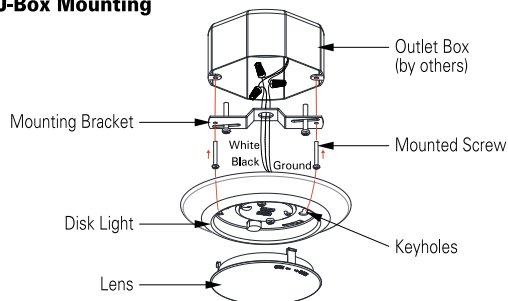

J-Box Mounting

ORDERING GUIDE

Example: 8756WH-90-3K-R

Model #	Finish	CRI	CCT	Retrofit
8756		-90	-3K	
8756	BN : Brushed Nickel * BK : Black * OB : Oil Rubbed Bronze * WH : White	-90 : 90	-3K : 3000K	(blank) no retrofit -R : adds retrofit

* BN, BK, OB finishes by Special Order; contact factory for details

LED Light Source

Other Components

TEL: 800.937.6925 | Fax: 800.207.9509 | www.rplighting.com

Specifications and dimensions subject to change without notice.

5/15/23 R3

RP LIGHTING · FANS

8756 - 4" Low-Profile Disk Light