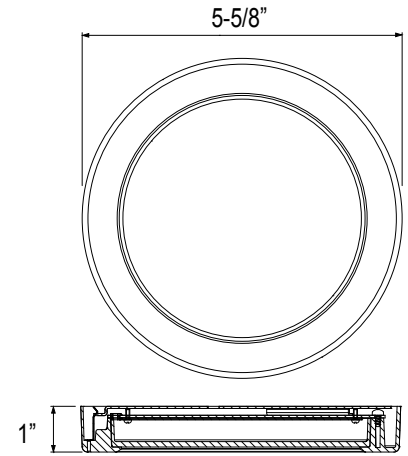

8739
120V

Catalog #:		Type
Project:		Date
Prepared by:		

5" LED Slim Round Disk

White

Brushed Nickel

Black

Oil Rubbed Bronze

DESCRIPTION

DESIGN FEATURES

Construction

- 1" Slim profile
- Durable steel frame
- Frosted acrylic lens

Electrical

- 120V-60Hz
- Dimmable TRIAC and ELV, 10-100%
- 50,000 hour projected life
- 12W | 722 lms (delivered)
- 3000K or 4000K | 90 CRI