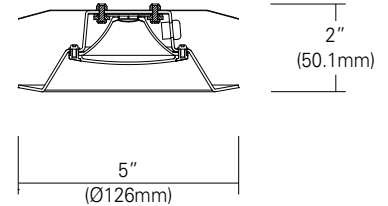

## 4" Recessed LED Baffle Trim

#### Dimensions

- 2" H x 5" W Overall
- 4" aperture