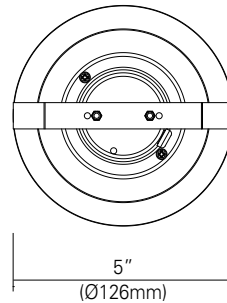

## 4" Recessed LED Baffle Trim

### DESCRIPTION

The 8723 is a 4" Recessed LED Baffle Trim that is a quick, easy, and affordable way to upgrade to an energy efficient LED down light solution. Flexible for use in wet locations, this is a ideal choice for most any residential or light-commercial environment.

#### Dimensions

- 2" H x 5" W Overall
- 4" aperture

Specifications and dimensions subject to change without notice.

(-E Option Not ES Listed)

LED Lamp

Other Components

4/10/24 R4

RP | LIGHTING · FANS

8723 - 4" Recessed LED Baffle Trim