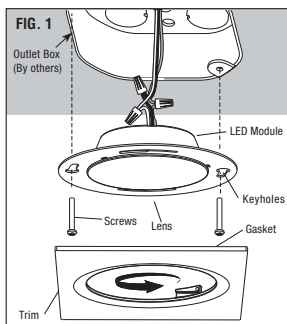

8709
120V

Catalog #:		Type
Project:		Date
Prepared by:		

4" LED Square Retrofit Downlight

DESCRIPTION

A slim profile, small aperture downlight that fits in a 4" octagonal j-box. Wet location listing, IC rating, and wide distribution makes this an excellent choice for simple illumination in hallway and bathroom applications.

DESIGN FEATURES

Construction

- Durable aluminum construction
- Polycarbonate frosted lens

Electrical

- 120V-60Hz
- Dimmable TRIAC or ELV, 10-100%
- 50,000 hour projected life
- 90 CRI | 11W | 691 lms (delivered)
- 3000K or 4000K
- Beam Angle: 110°
- Operating temperature: 14°F - 104°F

Installation

- Simple and easy installation - light engine and trim connects via twist and lock
- Installs in 4" Octagonal ceiling j-box (min 2" depth);

j-box supplied by others

Dimensions

- 4-21/32" x 4-21/32" x 31/32"