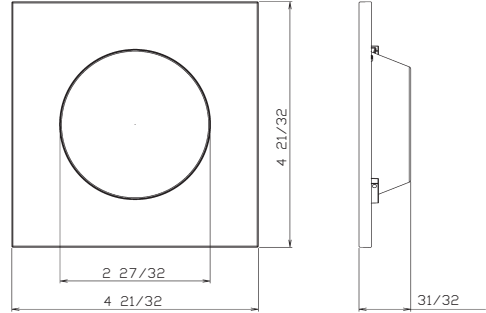

8709
120V

Catalog #:		Type
Project:		Date
Prepared by:		

4" LED Square Retrofit Downlight

DESCRIPTION

A slim profile, small aperture downlight that fits in a 4" octagonal j-box. Wet location listing, IC rating, and wide distribution makes this an excellent choice for simple illumination in hallway and bathroom applications.

Installation

- Simple and easy installation - light engine and trim connects via twist and lock
- Installs in 4" Octagonal ceiling j-box (min 2" depth);

j-box supplied by others

Dimensions

- 4-21/32" x 4-21/32" x 31/32"

For Round Trim, refer to 8708 Specification Sheet

TEL: 800.937.6925 | Fax: 800.207.9509 | www.rplighting.com

Specifications and dimensions subject to change without notice.

12/29/21

RP LIGHTING • FANS