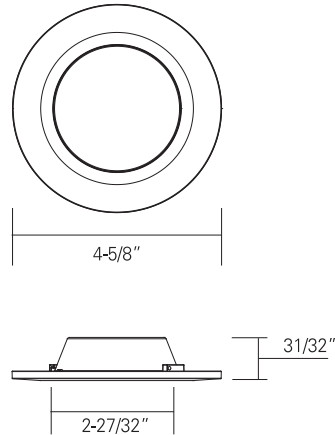

8708

120V

| | | |
|--------------|--|------|
| Catalog #: | | Type |
| Project: | | Date |
| Prepared by: | | |

4" LED Round Retrofit Downlight

DESCRIPTION

A slim profile, small aperture downlight that fits in a 4" octagonal j-box with multiple trim-ring finish accessories. Wet location listing, IC rating, and wide distribution makes this an excellent choice for simple illumination in hallway and bathroom applications.

DESIGN FEATURES

Construction

- Durable aluminum construction
- Polycarbonate frosted lens

Electrical

- 120V-60Hz
- Dimmable TRIAC or ELV, 10-100%
- 50,000 hour projected life
- 80 CRI | 12W | 943 lms (delivered)
- 90 CRI | 11W | 691 lms (delivered)
- 3000K or 4000K
- Beam Angle: 110°
- Operating temperature: 14°F - 104°F

ORDERING GUIDE

Example: 8708WH-90-3K

| Model # | Finish | CRI | CCT |
|----------------------|------------|---|----------------------------|
| 8708 | WH | | |
| 8708 | WH : White | -80 : 80 CRI -90 : 90 CRI | -3K : 3000K -4K : 4000K |
| Accessory | | Finish | |
| 4-JBR-BK 4-JBR-BN | | Black Trim Ring for 8708 Brushed Nickel Trim Ring for 8708 | |

For Square Trim, refer to 8709 Specification Sheet

TEL: 800.937.6925 | Fax: 800.207.9509 | www.rplighting.com

Specifications and dimensions subject to change without notice.

3/16/22 R2