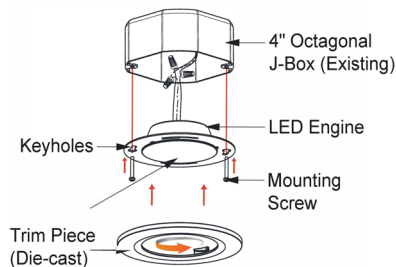

8708

120V

| | | |
|--------------|--|------|
| Catalog #: | | Type |
| Project: | | Date |
| Prepared by: | | |

4" LED Round Retrofit Downlight

DESCRIPTION

A slim profile, small aperture downlight that fits in a 4" octagonal j-box with multiple trim-ring finish accessories. Wet location listing, IC rating, and wide distribution makes this an excellent choice for simple illumination in hallway and bathroom applications.

DESIGN FEATURES

Construction

- Durable aluminum construction
- Polycarbonate frosted lens

Electrical

- 120V-60Hz
- Dimmable TRIAC or ELV, 10-100%
- 50,000 hour projected life
- 80 CRI | 12W | 943 lms (delivered)
- 90 CRI | 11W | 691 lms (delivered)
- 3000K or 4000K
- Beam Angle: 110°
- Operating temperature: 14°F - 104°F

Installation

- Simple and easy installation - light engine and trim connects via twist and lock
- Installs in 4" Octagonal ceiling j-box (min 2" depth); j-box supplied by others

Die Cast Trim (sold separately)