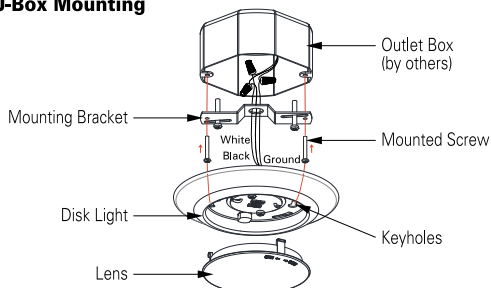

8556

120V

Catalog #:		Type
Project:		Date
Prepared by:		

6" LED Low-Profile Disk Light

8556 - 6" LED Low-Profile Disk

DESCRIPTION

The 8556 is a 6" LED Disk Light that makes upgrading to an energy efficient LED down light solution easier than ever. Flexible for use in both retrofit and new construction applications, and suitable for use in wet locations, this is a ideal choice for most any residential or light-commercial application. Now available in either Dedicated CCT or Selectable 5CCT in both 80 CRI or 90 CRI.

DESIGN FEATURES

Construction

- Durable steel frame
- Frosted polycarbonate lens

Electrical

- 120V - 60Hz
- Dimmable TRIAC or ELV, 10-100%
- 50,000 hours project life
- 80 CRI | 15.5W | Dedicated CCT: 3K or 4K | 972 lms (delivered)
- 90 CRI | 12W | Dedicated CCT: 27K, 3K, or 4K | 929 lms (delivered)
- Selectable 5CCT | Nominal 15.2W | 27K, 3K, 35K, 4K, 5K | 80 or 90 CRI

Installation

- Mounting bracket included to fit most 3" or 4" J-Box applications
- -R Retrofit option includes torsion springs and E26 base adaptor for mounting in 5/6" housings.

J-Box Mounting

Dimensions