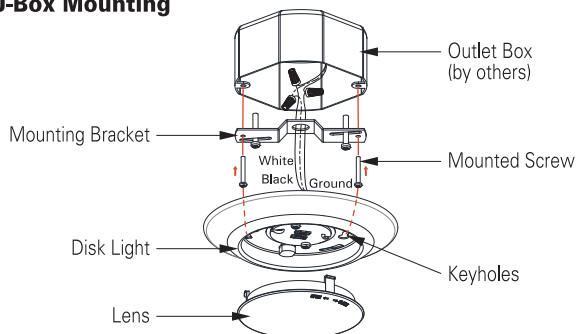

#### Installation

- Mounting bracket included to fit most 3" or 4" J-Box applications

#### Dimensions

- 9-1/2" W x 1-1/4" H