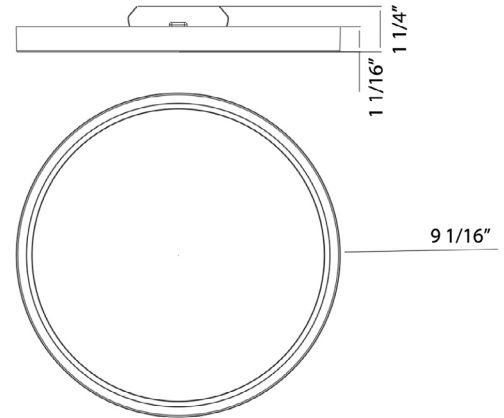

8537
120V

Catalog #:		Type
Project:		Date
Prepared by:		

9" LED Slim Round Disk

DESCRIPTION

A slim round LED Edge-lit Disk light that is an affordable, attractive and versatile solution for a slim-profile LED surface mount downlight. Suitable for use in wet locations, this is a great choice for most any residential or light-commercial application.

DESIGN FEATURES

Construction

- Hard metal backplate and heat sink
- Frosted acrylic layered diffuser to reduce glare and provide even light distribution

Electrical

- 120V-60Hz
- Dimmable Triac or ELV, 10-100%
- 50,000 hour project life
- 90 CRI | 18.5W | 1325 lms (*delivered*)
- HO-90 CRI | 18.5W | 1460 lms (*delivered*)
- Available in 3000K

ORDERING GUIDE

Example: 8537WH-HO-90-3K

Model #	Finish	CRI	CCT
8537	-WH		-3K
8537	WH : White BN : Brushed Nickel	-90 -HO-90	-3K : 3000K

8537 - 9" LED Slim Round Disk

TEL: 800.937.6925 | Fax: 800.207.9509 | www.rplighting.com