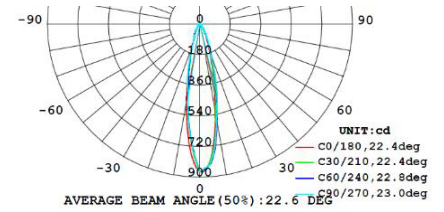

Dimensions (W x D x H)

- 13" x 2-1/2" x 8-7/8" / height with lamps 13-15/16"

Certifications

- Meets UL924 Listing for wet and cold locations
- Life Safety NFPA 101 Compliant
- State of California Title 20 Compliant
- LED Lamps: 5 Year Limited Warranty
- Other Components: 1 Year Limited Warranty

6/6/23 R4

RXEL25

120V/277V

Photometric

Model	Lumen output	Spacing distance Wall mount 7.5ft height	Spacing distance Wall mount 10ft height
RXEL25	180lm	26ft	22ft

Compliant NFPA 101 requires 1.0 foot-candle average and 0.1 foot-candle minimum with a 40:1 maximum/minimum ratio.