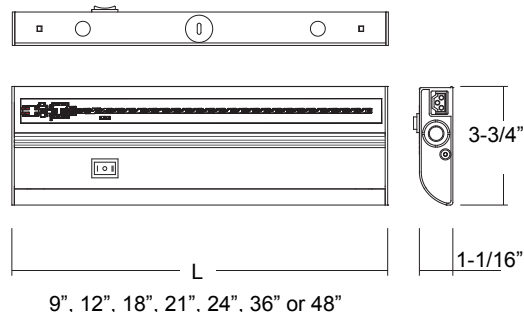

89xx Series

120V-60Hz

Catalog #:		Type
Project:		Date
Prepared by:		

LED Under Cabinet Light

89xx - LED Under Cabinet Light

DESCRIPTION

The 89xx, 90 CRI series adds a touch of warmth and elegance to any cabinet/countertop application. Low-profile, energy efficient, and maintenance free with easy installation. Low-profile, easy installation, energy efficient and maintenance free.

DESIGN FEATURES

Construction

- Aluminum housing with Ribbed Acrylic Curved Lens
- Linkable design for hardwire and plug-in

Electrical

- 120V-60Hz
- Dimmable TRIAC, 10-100%
- 50,000 hour projected life
- 3000K | 90 CRI

Installation

- Hinged wiring trough for easy access to wires
- Fast hard-wiring with snap-in connector
- Each end-cap has one 3/4" knockout and capped linkable socket
- 8966/8967: (1) 1/2" knockout located on the back side of housing
- 8968-72: (2) 1/2" knockouts located on the back side of housing

Finish

- Finish: white (WH) & brushed aluminum (BA)

Available Accessories

- 6" Connector cord: 897CN-6
- 12" Connector cord: 897CN-12
- 24" Power cord: 897PC-24
- End-to-end connector: 897CN
- Lens Replacement: 89xxL

Listing

- cCSAus Listed for damp location
- Energy Star Listed
- CEC JA8 Compliant
- LED Lamp: 5 Year Limited Warranty
- Other Components: 1 Year Limited Warranty

ORDERING GUIDE

Example: 8966WH

Model #	Finish
8966: 9"	WH : White
8967: 12"	BA : Brushed Aluminum
8968: 18"	
8969: 21"	
8970: 24"	
8971: 36"	
8972: 48"	

TEL: 800.937.6925 | Fax: 800.207.9509 | www.rplighting.com

Specifications and dimensions subject to change without notice.

5/2/22 R2

RP | LIGHTING · FANS

LED Lamp

Other Components