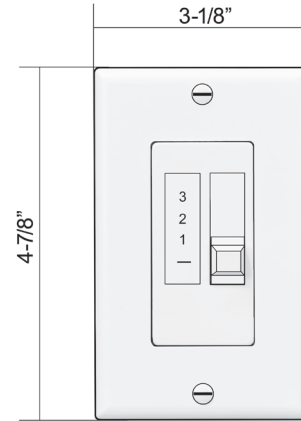

WC-4 Series

120V-60Hz

Catalog #:		Type
Project:		Date
Prepared by:		

Wall-Mount Ceiling Fan Wall Control

DESCRIPTION

The WC-4 Series Fan control is designed for easy installation, flexible operation and unobtrusive wall mounting. It provides noise-free fan operation at 3 speeds and installs in a standard 2 wire wall switch.

DESIGN FEATURES

Features

- Single slide
- Designed for multiple fan use (*NOT for single fan use*)

Electrical

- 120V/ 60Hz
- 2 Wire Installation
- 3 Speed Fan Control
- Fan up to 5 Amps

Dimensions

- W 3-1/8" x H 4-7/8"