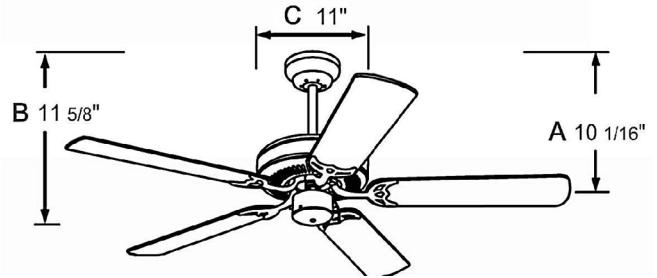

1052

120V

Catalog #:		Type
Project:		Date
Prepared by:		

Royal Star, 5-Blade, 52" Sweep Builder Fan

1052 - 5-Blade 52" Sweep

DESCRIPTION

The Royal Star, 5-Blade, 52" Sweep Builder Fan is a timeless and reliable classic that compliments any interior space.

DESIGN FEATURES

Motor

- 3-Speed | Reversible
- AC Motor | 153 x 12 mm | 3 capacitors
- RPM: High: 162 Low: 75
- High: CFM: 4100 | Watts: 61.04 | Efficiency: 77.4
- Low: CFM: 1796 | Watts: 13.3
- 52" Lead wire | 4" down rod included
- Dual Mount - can be installed flush to ceiling or use included down rod

Blades

- 5-Blade, 52" sweep
- Blade Construction: MDF¹
- 12° blade pitch

Light Kit

- Light kit adaptable (sold separately)

Dimensions

11-5/8"	11"	10-1/16"
Height (lowest point)	Width (housing)	Height (top of blade)