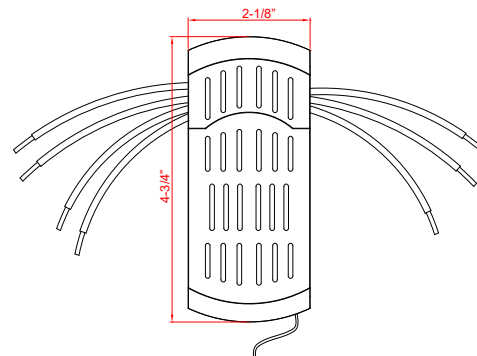

RC-7

120V - 60 Hz

Catalog #:		Type
Project:		Date
Prepared by:		

5-Speed DC Fan / On-Off Light Remote Control with Receiver

DESCRIPTION

The RC-7 DC Fan Remote Control provides noise-free fan operation at 5 speeds with on / off light control. For use with Arctic 1070W fan only.

DESIGN FEATURES

Features

- Hand-held remote controls for DC motor ceiling fan 1070W only
- 5-speed fan control; including timer function and forward/reverse control
- On-Off light control
- Canopy Wall Mount

Electrical

- 120V - 60 Hz
- 50W Max Load for Ceiling Fan
- 100W Max Load for Light
- For use with LED Sources

Transmitter

- Listed for Dry location applications only
- Requires 2 x AAA Alkaline batteries (not included)
- Maximum Distance to fan/light kit is 49 feet
- May pair up to a maximum of 10 fans/light kits
- One Transmitter + Receiver for each fan controlled
- See Operating Instructions for pairing Transmitter to Receiver
- White Finish
- 5-7/8" L x 1-1/2" W x 5/8" D

Receiver

- To be installed in 1070W Fan canopy
- 1-3/8" L x 4-3/4" W x 2-1/8" D

Certifications

- UL Listed for Dry Location
- FCC Certified
- 1 Year Limited Warranty

ORDERING GUIDE

Example: RC-7

Model #
RC-7
RC-7