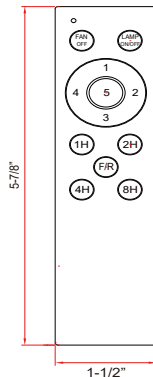

RC-7

120V - 60 Hz

Catalog #:		Type
Project:		Date
Prepared by:		

5-Speed DC Fan / On-Off Light Remote Control with Receiver

DESCRIPTION

The RC-7 DC Fan Remote Control provides noise-free fan operation at 5 speeds with on / off light control. For use with Arctic 1070W fan only.

DESIGN FEATURES

Features

- Hand-held remote controls for DC motor ceiling fan 1070W only
- 5-speed fan control; including timer function and forward/reverse control
- On-Off light control
- Canopy Wall Mount

Receiver

- To be installed in 1070W Fan canopy
- 1-3/8" L x 4-3/4" W x 2-1/8" D

Certifications

- UL Listed for Dry Location
- FCC Certified
- 1 Year Limited Warranty

ORDERING GUIDE

Example: RC-7

Model #
RC-7
RC-7