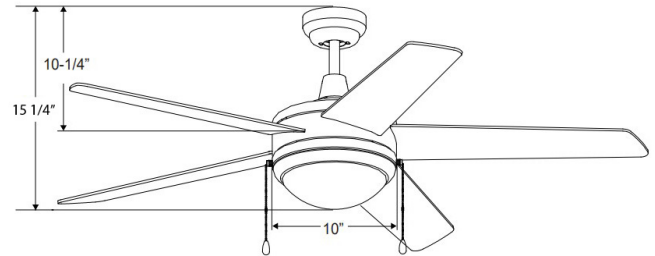

1005LED

120V

Catalog #:		Type
Project:		Date
Prepared by:		

Mirage - 5-Blade, 50" Sweep, Integrated LED Light Kit Included

DESCRIPTION

The clean lines and modern design of the Mirage Series add style to any contemporary space. The efficient integrated light kit provides ample illumination and energy savings over traditional sources.

DESIGN FEATURES

Motor

- 3-Speed | Reversible
- AC Motor | 153 x 15 mm motor | 3 capacitors
- RPM: High: 196 Low: 84
- High: CFM: 5149 | Watts: 59.6 | Efficiency: 86.4
- Low: CFM: 2571 | Watts: 17.47
- 76" Lead wire | 4" down rod included

Blades

- 5-Blade, 50" sweep
- Blade Construction: Plywood¹
- 12° pitch

Light Kit

- Integrated LED light kit included
- 16W | 1230 lms (source) | 825 lms (delivered)
- 3000K | 90 CRI | Dimmable
- Shade: Satin white glass
- Replacement glass: 1079-G-LED

Dimensions

15-1/4"	10"	10-1/4"
Height (lowest point)	Width (housing)	Height (top of blade)

Controls:

- Pull Chain Standard
- Optional Remote Control (sold separately) RC-10
- Optional Wall Control (sold separately) WC-4 | WC-8 | WC-13 | WC-16