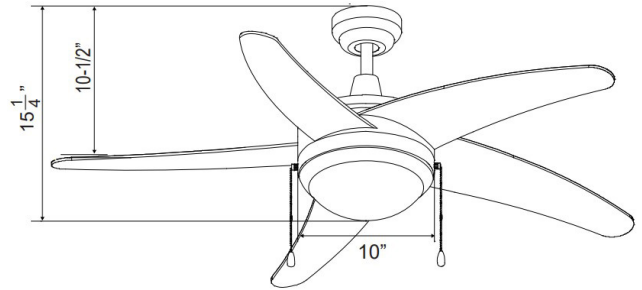

## Mirage I - 5-Curved Blade, 50" Sweep, Integrated LED Light Kit Included

### Dimensions

15-1/4"	10"	10-1/2"
Height (lowest point)	Width (housing)	Height (top of blade)

<sup>1</sup>To avoid fan blade warping, fan must be installed in climate controlled environment

TEL: 800.937.6925 | Fax: 800.207.9509 | [www.rplighting.com](http://www.rplighting.com)