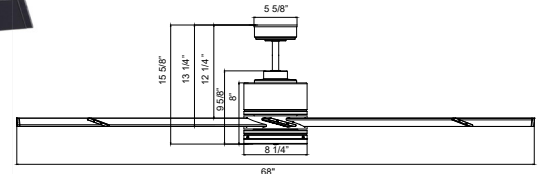

1086W

120V

Catalog #:		Type
Project:		Date
Prepared by:		

Arctic II, 8-Blade, 68" Sweep, Wet Listed, Wall Control Included

DESCRIPTION

The Arctic II 1086W is a wet-listed fan, sleek and modern silhouette that features an energy-efficient AC motor and a stunning 68" blade sweep. Fan includes 4-speed fan only control and an optional light kit (sold separately) can be controlled by a hand-held remote that controls both fan speed and provides full-range dimming of the light. This design is made to move a large amount of air for commercial, industrial or larger residential spaces.

DESIGN FEATURES

Motor

- Variable speed / reversible
- AC Motor | 188 x 25 mm motor
- RPM: High: 105 | Low: 42
- High: CFM: 7024 | Watts: 90.85 | Efficiency = 77.3
- Low: CFM: 2730 | Watts: 18.89
- 76" Lead Wire | 6" Downrod Included

Blades

- 8-Blade, 68" sweep
- Blade Construction: Aluminum
- 15° pitch

Light Kit Adaptable (sold separately)

- Optional Light Kit: 1RP69-1LED, 1RP98LED

Downrods

Model	Finish Options
E12	
E18	BK : Black
E24	BN : Brushed Nickel
E36	BP : Brushed Pewter
E48	MBK : Matte Black
E60	OB : Oil Rubbed Bronze
E72	WW : White

Dimensions

15-5/8"	8-1/4"	13-1/4"
Height (lowest point)	Width (housing)	Height (top of blade)

Wall Control

- No Pull Chain control
- Wall Control Included (not wet listed)
WC-15 (pictured)
Provides 4-Speed Fan Only Control
- Optional Remote Control (sold separately; not wet listed)
RC-10
Provides 3-Speed Fan Control plus Full-range dimming with optional light kit